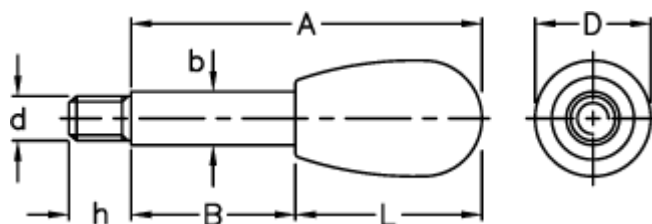

# Data Sheet

Article number: 2304005013  
Description: E+G Lever arm  
BL.668/10x77

## Measures

A	= 77
b	= 10
B	= 45
D	= 20
d	6g = M8
h	= 9
L	= 32